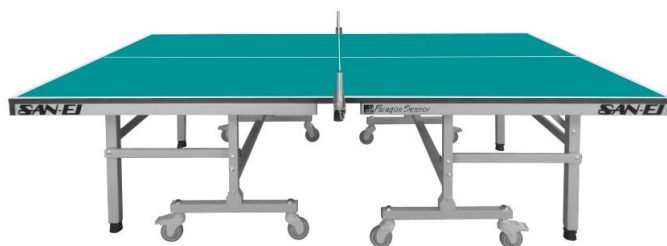

## SVM-18, 22, 25

Type: Centerfold

Color: Les Yuex Blues / Blue

Table top: melamine particle core board

Thickness: 18mm, 22mm, 25mm